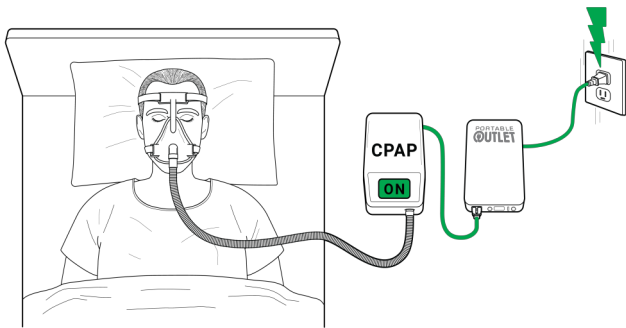

# PORTABLE OUTLET

**Model: PO-160UPS**  
Uninterruptible Power Supply  
and CPAP Battery

## 159W Rechargeable UPS and CPAP Battery

- Works with the most popular CPAPs and BiPAPs
- Provides 1.5 to 2 nights of therapy on average, without heated tube or heated humidifier
- Does not require additional connectors or adapters
- Pure Sine Wave Technology adds battery life
- Optional Solar Panel recharges in a few hours
- Color Display & Power Percentage Indicator
- Meets TSA & FAA guidelines for air travel
- Can power laptops and other electronics
- Fast Charging USB - Output 5V/3.0 A
- AC Discharge Output: 110V/60Hz
- 1 year warranty

***When power goes out, your CPAP stays ON!***

Plug your CPAP into the Portable Outlet.  
The battery stays fully charged.

**When there is an outage, the battery switches ON.**  
Your therapy continues without any interruption.