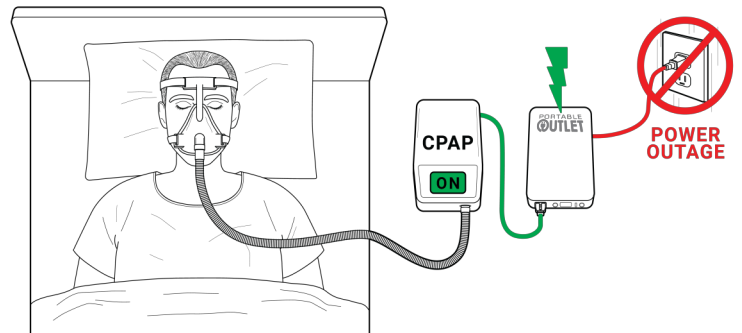

## 159W Rechargeable UPS and CPAP Battery

- Works with the most popular CPAPs and BiPAPs
- Provides 1.5 to 2 nights of therapy on average, without heated tube or heated humidifier
- Does not require additional connectors or adapters
- Pure Sine Wave Technology adds battery life
- Optional Solar Panel recharges in a few hours
- Color Display & Power Percentage Indicator
- Meets TSA & FAA guidelines for air travel
- Can power laptops and other electronics
- Fast Charging USB - Output 5V/3.0 A
- AC Discharge Output: 110V/60Hz
- 1 year warranty

***When power goes out, your CPAP stays ON!***

Plug your CPAP into the Portable Outlet.  
The battery stays fully charged.

**When there is an outage, the battery switches ON.**  
Your therapy continues without any interruption.